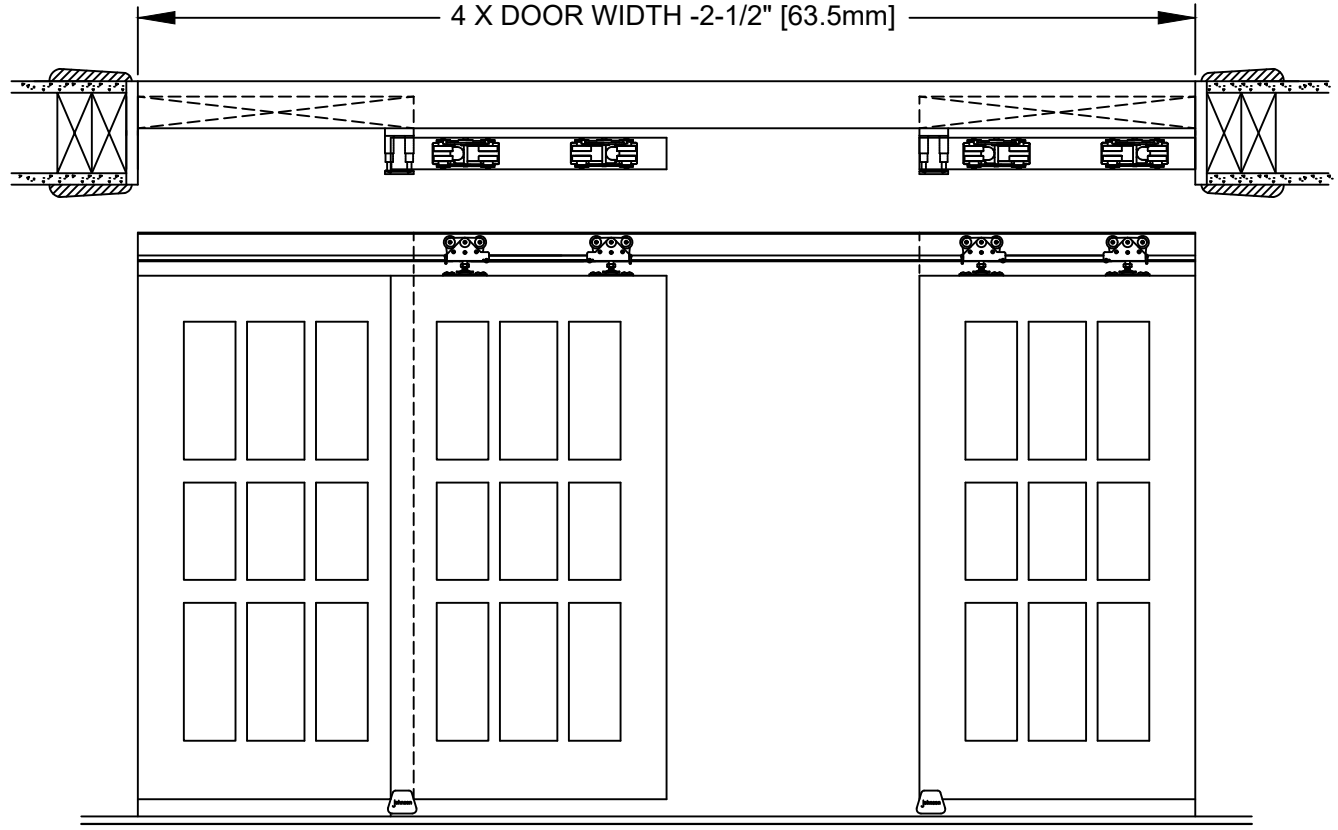

www.johnsonhardware.com

INSTRUCTIONS

SPECIAL OPEN POCKET
CONVERGING APPLICATION
200 SERIES HARDWARE
FOR 1-3/4" (45mm)
400 lbs. (181kg)

OPEN POCKET CONVERGING 200 SERIES TRACK

****OPEN POCKET CONVERGING****
JOHNSON 200 SERIES
200PD SERIES COMPONENTS

- *STANDARD OPTION**
2 - 200 SERIES TRACKS
4 - 2020 HANGERS
2 - #12 GUIDE
2 - 2055 STOPS

- *SOFT CLOSE OPTION**
2 - 200 SERIES TRACK
4 - 2020 HANGERS
4 - 2066 SOFT CLOSE KITS
2 - 2030 GUIDE
4 - 2040 GUIDE COVER