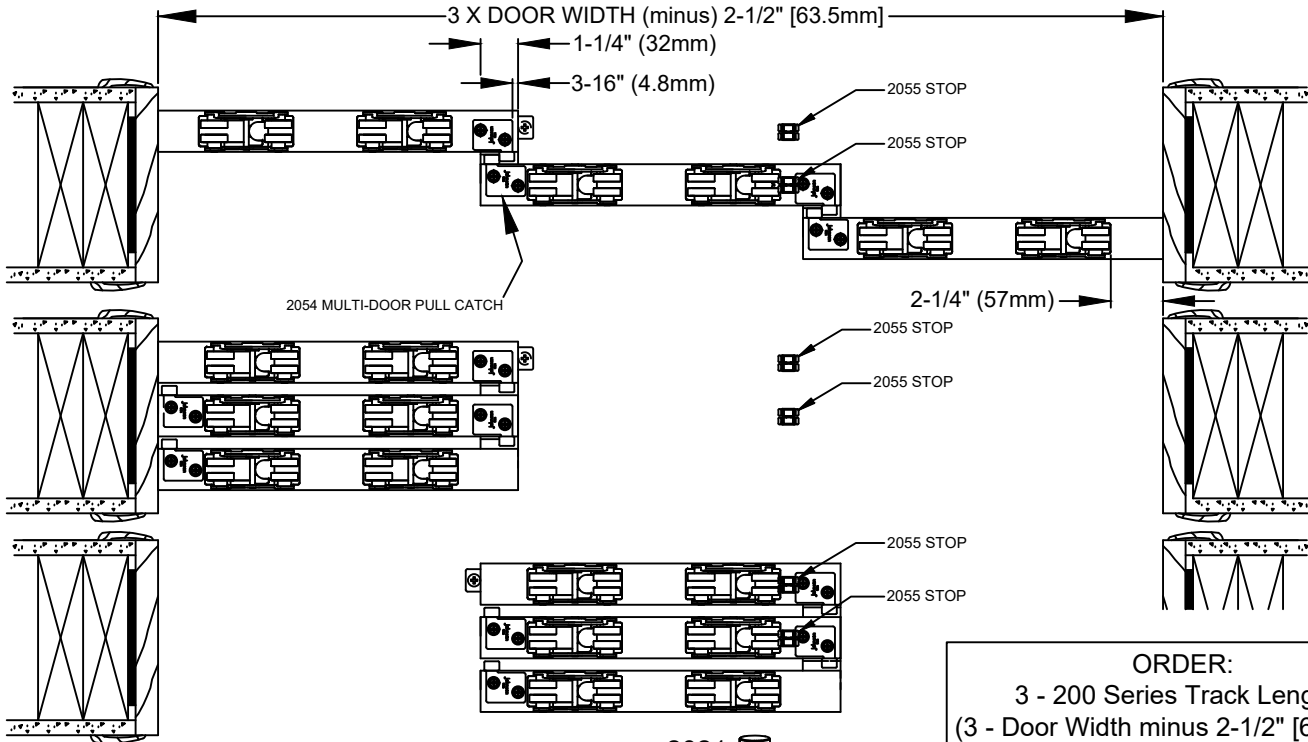

INSTRUCTIONS

SPECIAL MULTI-PASS SLIDING DOOR W/O GUIDE CHANNELS 200MP SERIES

SIDEMOUNT GUIDES
2033 FOR 1-3/4" [45mm],
2036 FOR 2-1/4" [57mm]
DOOR THICKNESS

www.johnsonhardware.com

ORDER:

- 3 - 200 Series Track Lengths
(3 - Door Width minus 2-1/2" [63.5mm])
- 1 - 200MP Series 3 Door Part set
(20310343 1-3/4" [44mm] door)
(20310243 2-1/4" [57mm] door)
- 1 - 2040 Door Guide Cover Plate