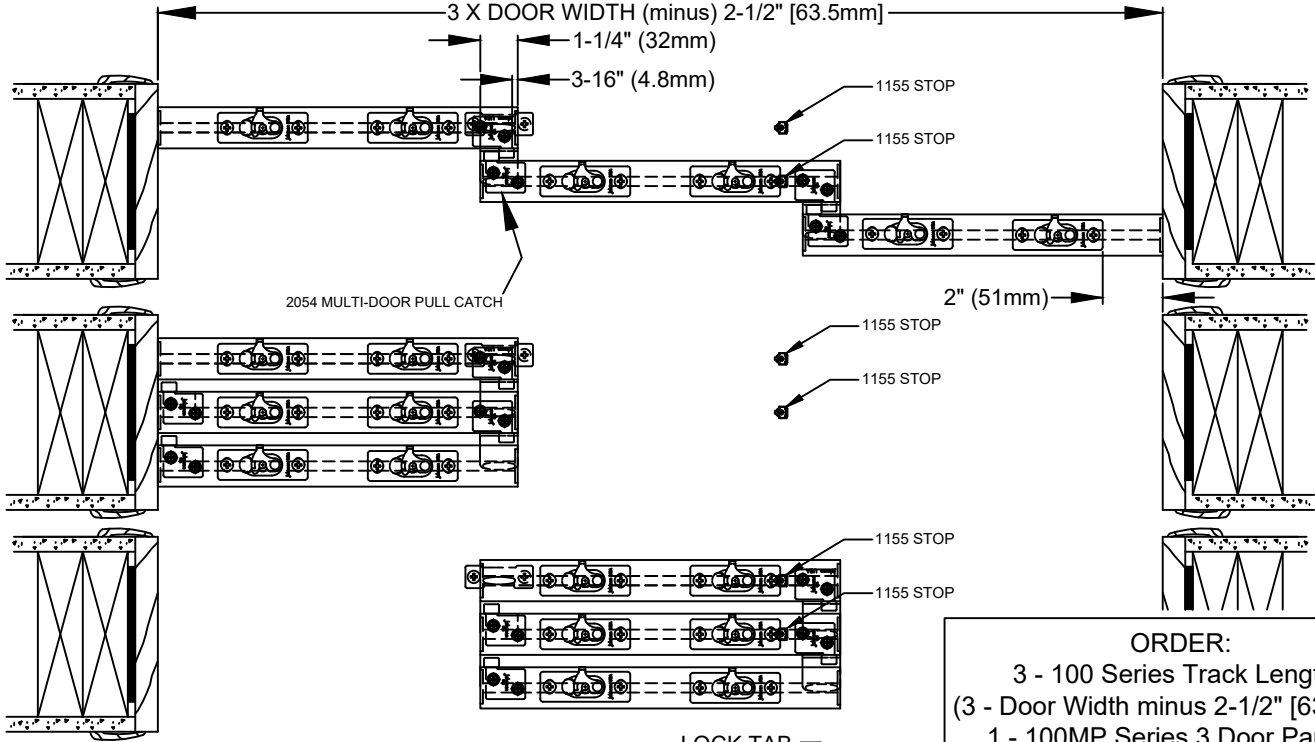

## SPECIAL MULTI-PASS SLIDING DOOR W/O GUIDE CHANNELS 100MP SERIES

SIDEMOUNT GUIDES  
2032 FOR 1-3/8" [35mm],  
2033 FOR 1-3/4" [45mm],  
2036 FOR 2-1/4" [57mm]  
DOOR THICKNESS

**ORDER:**

- 3 - 100 Series Track Lengths  
(3 - Door Width minus 2-1/2" [63.5mm])
- 1 - 100MP Series 3 Door Part set  
(10310383 1-3/8" [35mm] door)  
(10310343 1-3/4" [44mm] door)  
(10310243 2-1/4" [57mm] door)
- 1 - 2040 Door Guide Cover Plate